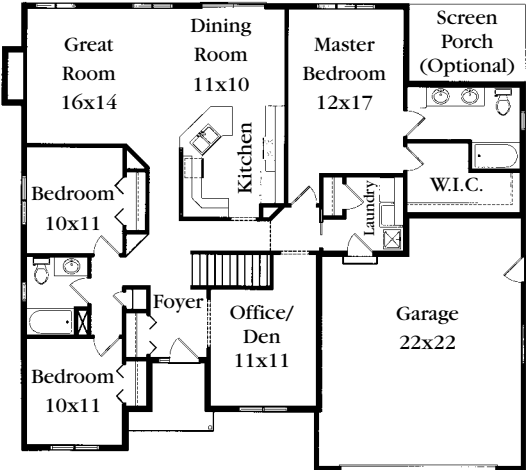

Spacious, first class living in this nicely thought-out ranch design. The Kitchen opens to the family room & dinette area, the master suite is complete with lots of space & amenities. Everything on one floor, including the laundry.

1720 Square Feet Finished

ALL DIMENSIONS APPROXIMATE ARTIST RENDERINGS-SPECIFICATIONS VARY

Marketed by Coldwell Banker Sveum Realtors
 Madison 276-3161 • Stoughton 873-7731