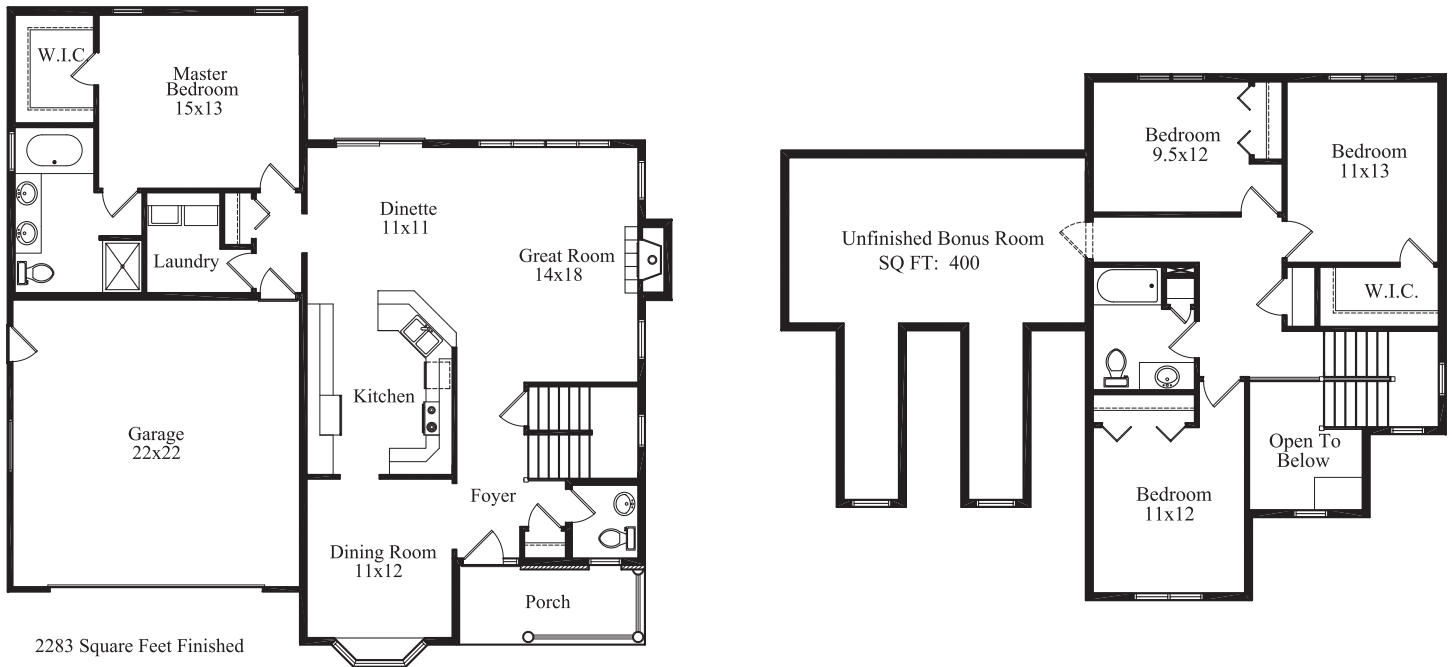

A huge bonus space has unlimited possibilities in this Huntington model. The main level opens itself up for great entertaining and has a master suite for a quiet retreat at the end of the day. This home features four bedrooms with a stunning two story foyer and staircase you have to see to believe. A truly perfect family home!

2283 Square Feet Finished

ALL DIMENSIONS APPROXIMATE

ARTIST RENDERING-SPECIFICATIONS VARY

Marketed by Coldwell Banker Sveum Realtors
 Madison 276-3161 • Stoughton 873-7731